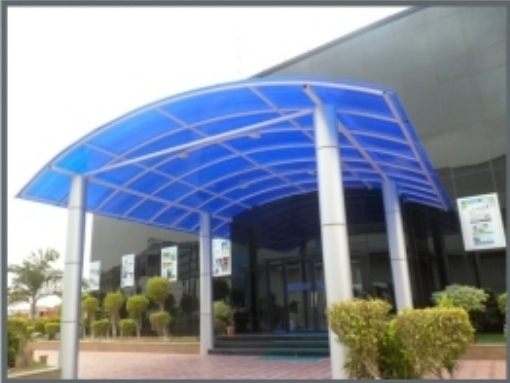

Polycarbonate Structure

All of us need the protection and shade from external weather conditions. Miri Piri Group offer a huge range of high quality Poly Carbonate Structure at market leading prices. Poly Carbonate structure prevent rain water from coming in and allow natural light to enter. Our beautiful precisely designed structures are known for their elegant look, aesthetic appeal, modern designs, and durability. This Poly Carbonate structure is fabricated using optimum quality materials and upgraded technologies, which ensure their colorfastness, durability and resistance to adverse weather conditions. We are offering these structures in different colors, patterns and designs. The Poly Carbonate structure is pleasing to the eye and provides shade and comfort. The Poly Carbonate used is of unmatched quality and known for the high level efficiency. We cater various clients for Poly Carbonate structure as per their requirements and provide timely delivery within stipulated time frame.