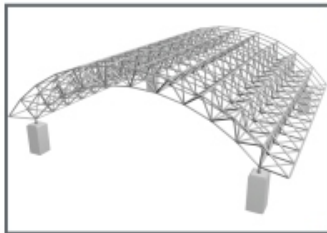

Miri Piri Group are engaged in manufacturing and supplying a wide gamut of Stainless Steel & Mild Steel Pergolas that are highly demanded in the market for their fabulous looks and designs. Manufactured under the supervision of our quality controllers, the offered pergolas are developed using premium grade raw material and sophisticated technology. These pergolas are extremely admired for their durability, smooth finishing and longer service life. In addition to this, we provide this range in vibrant designs, shapes and finishes.

Miri Piri Group are engaged in offering our valuable clients a wide range of Wooden Pergolas that provides an elegant look to any type of residential and commercial establishment. Owing to features like rust resistance, robust designs, perfect finish and low maintenance, the wood pergolas are highly appreciated among our clients spread all over the nation. These Wood Pergolas can also be custom designed in order to meet the variegated needs of our customers.