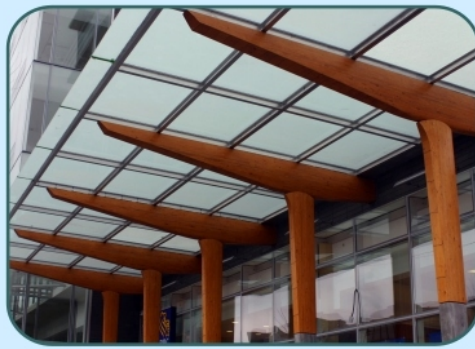

Stainless Steel Gates & Railing

Miri Piri Group are one of the leading manufacturer and supplier of a wide variety of S.S. and M.S. products including railings with glass or wood, grill, decorative M.S. and S.S. gates that is artistically designed by our expert professionals in line with the prevalent trend. These are available in various shapes, sizes and patterns and are also offered with customization to suit explicit requirements of our clients. Our range of railings and gates are available in perfect finishing and unique designs which adds glory to the structure. Known for the following features, these are preferred by our clients spread across the nation.

Entrance Canopy & Walkway Structure

Miri Piri Group are one of the eminent names in industry, engaged in manufacturing and supplying a huge variety of Entrance Canopy & Walkway Structures. These walkway & canopy which creates a mesmerizing visual impact of any architectural form. These canopy & structures are widely used in building entrance areas. Our beautiful and precisely designed structures are known for their elegant look, aesthetic appeal, modern designs, and durability. This Structure is fabricated using optimum quality materials and upgraded technologies, which ensure their colorfastness, durability, and resistance to adverse weather conditions. We are offering these structures in different colors, patterns and designs in accordance with clients' specific requirements. Entrance Canopy & Walkway Structures are sturdy looking structures manufactured by us for heavy engineering industries they are used by customers who want to give huge look to their building structure. Miri Piri Group define everything that is the best and that too at competitive prices. we give you total value for your money. Keeping in mind the budget of our clients.