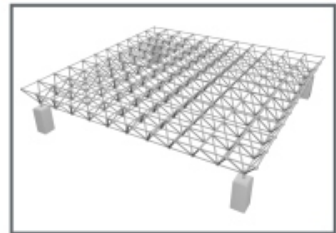

Miri Piri Group are engaged in manufacturing and supplying a wide gamut of Stainless Steel & Mild Steel Pergolas that are highly demanded in the market for their fabulous looks and designs. Manufactured under the supervision of our quality controllers, the offered pergolas are developed using premium grade raw material and sophisticated technology. These pergolas are extremely admired for their durability, smooth finishing and longer service life. In addition to this, we provide this range in vibrant designs, shapes and finishes.

Miri Piri Group are engaged in offering our valuable clients a wide range of Wooden Pergolas that provides an elegant look to any type of residential and commercial establishment. Owing to features like rust resistance, robust designs, perfect finish and low maintenance, the wood pergolas are highly appreciated among our clients spread all over the nation. These Wood Pergolas can also be custom designed in order to meet the variegated needs of our customers.