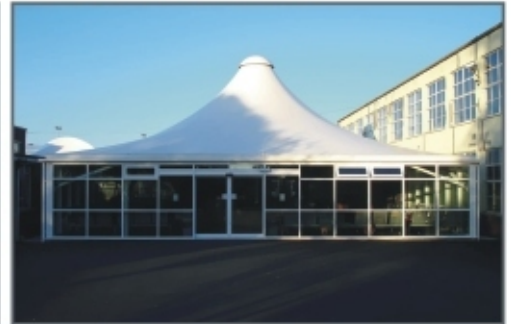

Miri Piri Innovative fabric Building Solution